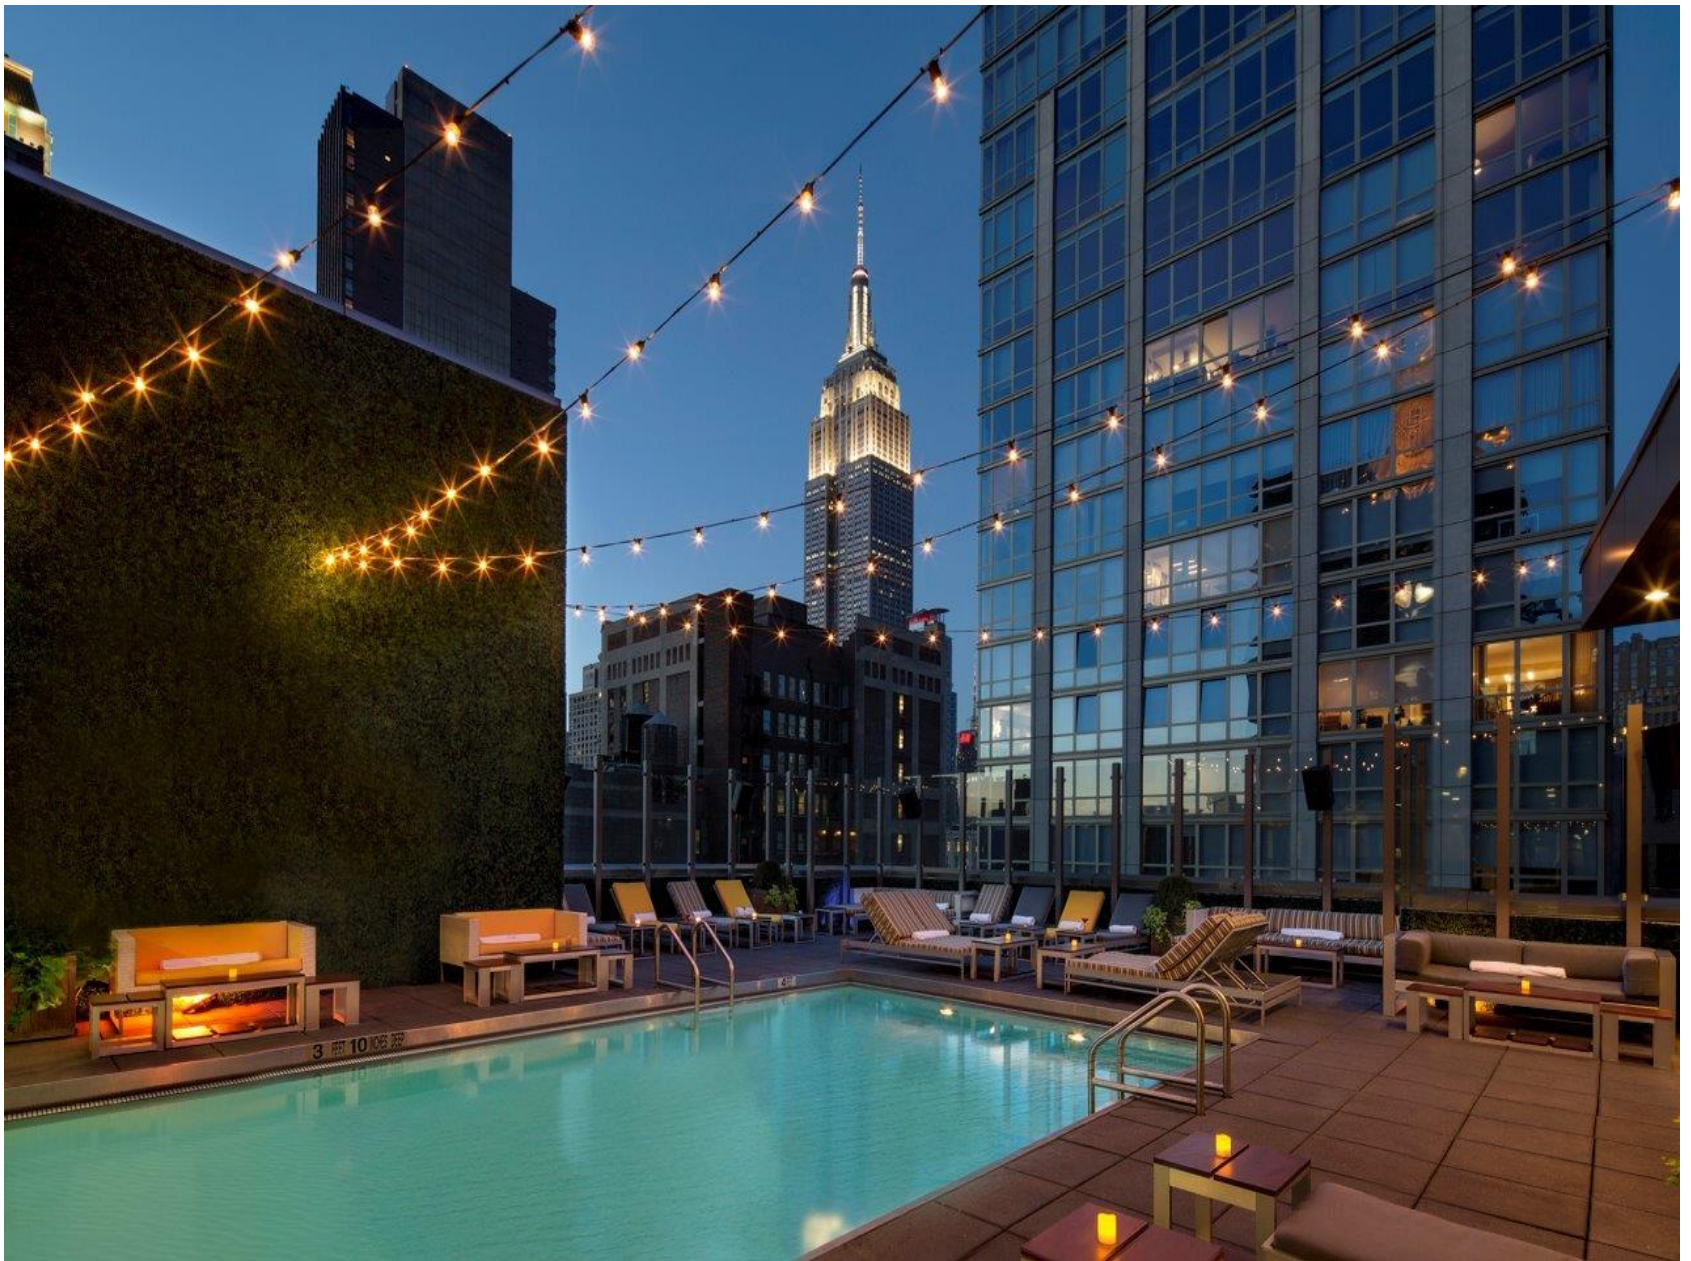

GUESTROOMS | From 350 - 525 SQ FT

SUITES | From 700 - 1,000 SQ FT

TERRACE SUITES | From 980 SQ FT

P R E S I D E N T I A L D U P L E X | 2,000 SQ FT, 30 CAPACITY

FOOD &
BEVERAGE
PROVIDED BY
TAO GROUP

- Rooftop bar & lounge
- In-room dining
- In-room provisions cabinet

ROOFTOP BAR & LOUNGE | 1,727 SQ FT, 150 CAPACITY

ROOFTOP LOUNGE TERRACE | 427 SQ FT

ROOFTOP POOL | heated pool open 7AM – 6PM daily